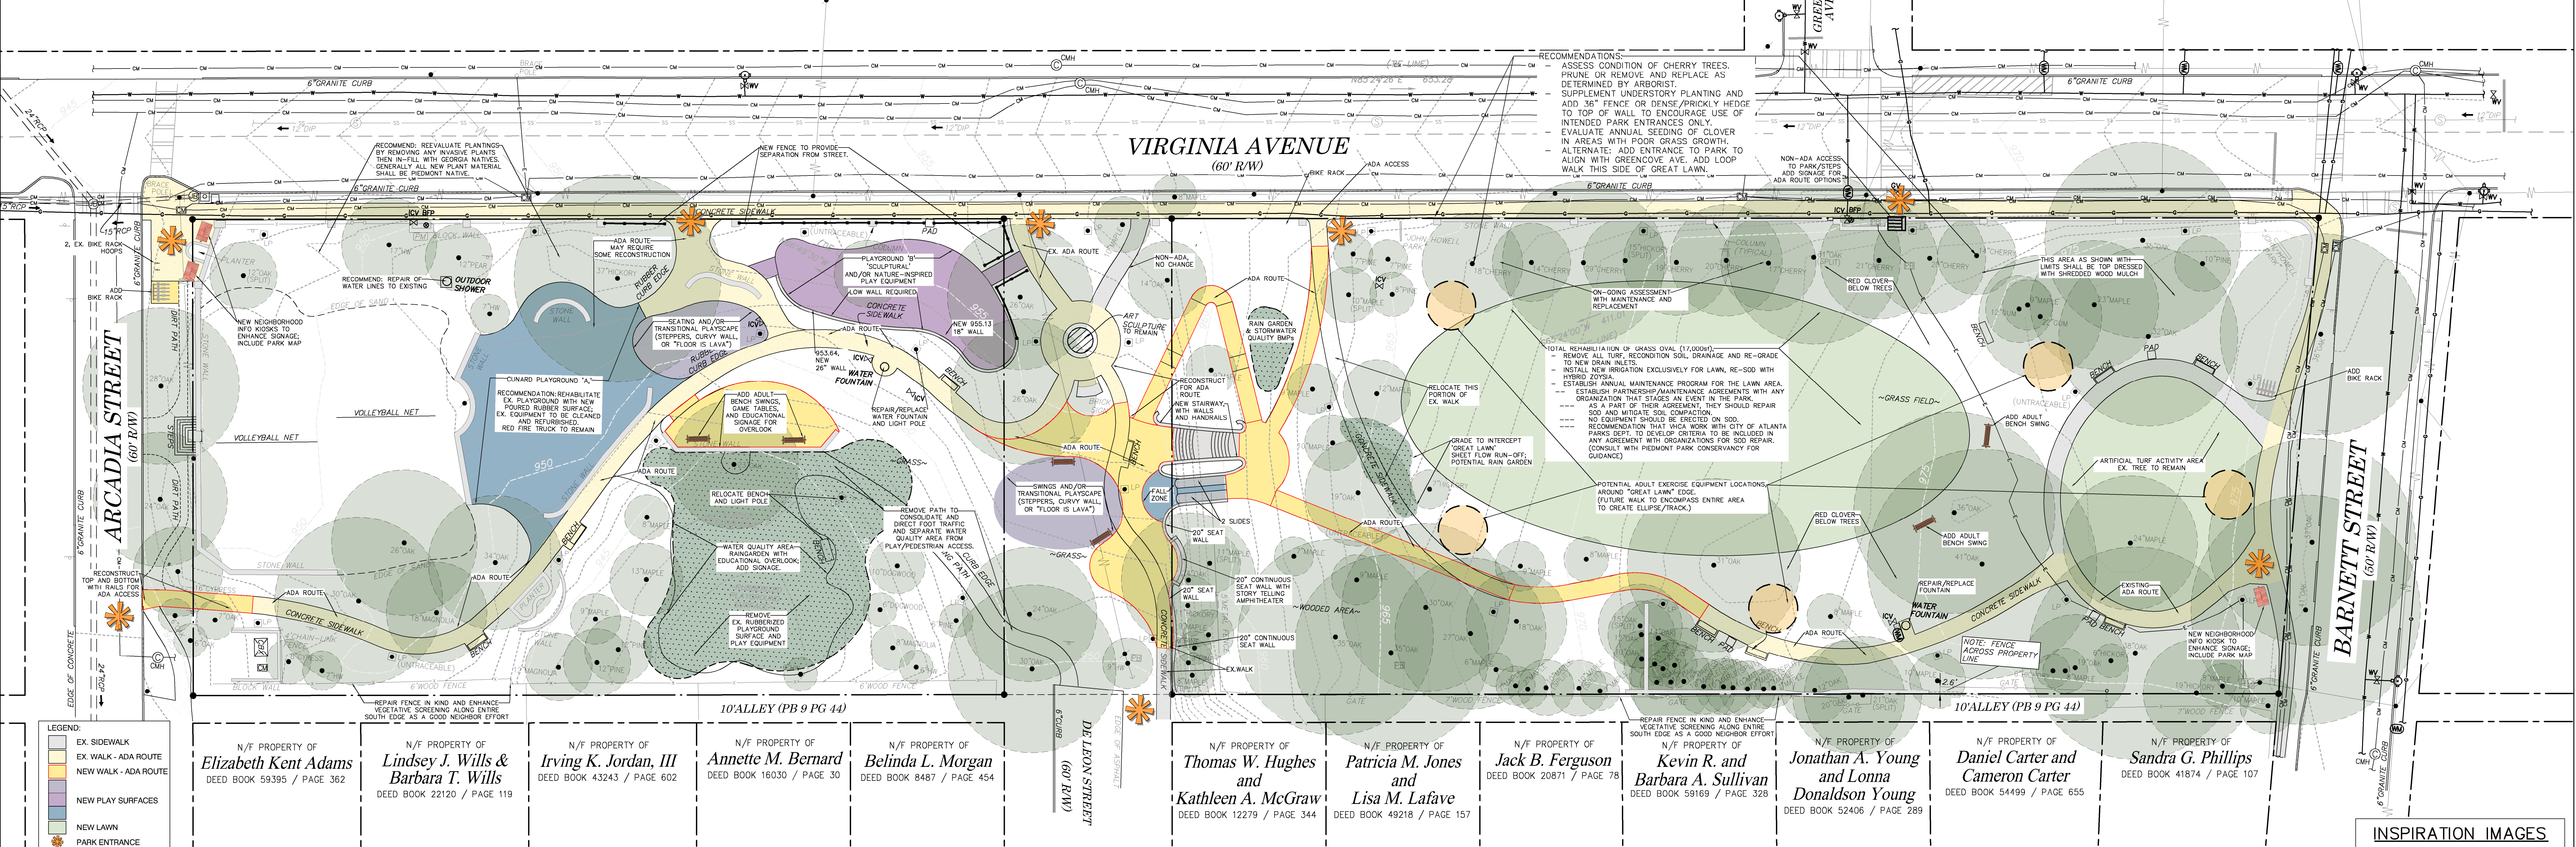

INSPIRATION IMAGES

INSPIRATION IMAGES

JOHN HOWELL MEMORIAL PARK
 869 VIRGINIA AVENUE NE
 ATLANTA, GEORGIA

DESIGN DEVELOPMENT
 JANUARY 30, 2023

FRAWLEY ASSOCIATES, LLC.
 LANDSCAPE ARCHITECTS
 875 SEMINOLE AVE (SUITE 101)
 ATLANTA, GA 30307 (404) 874-5091

Scale: 1" = 20' (36" x 48")
 1" = 40' (18" x 24")