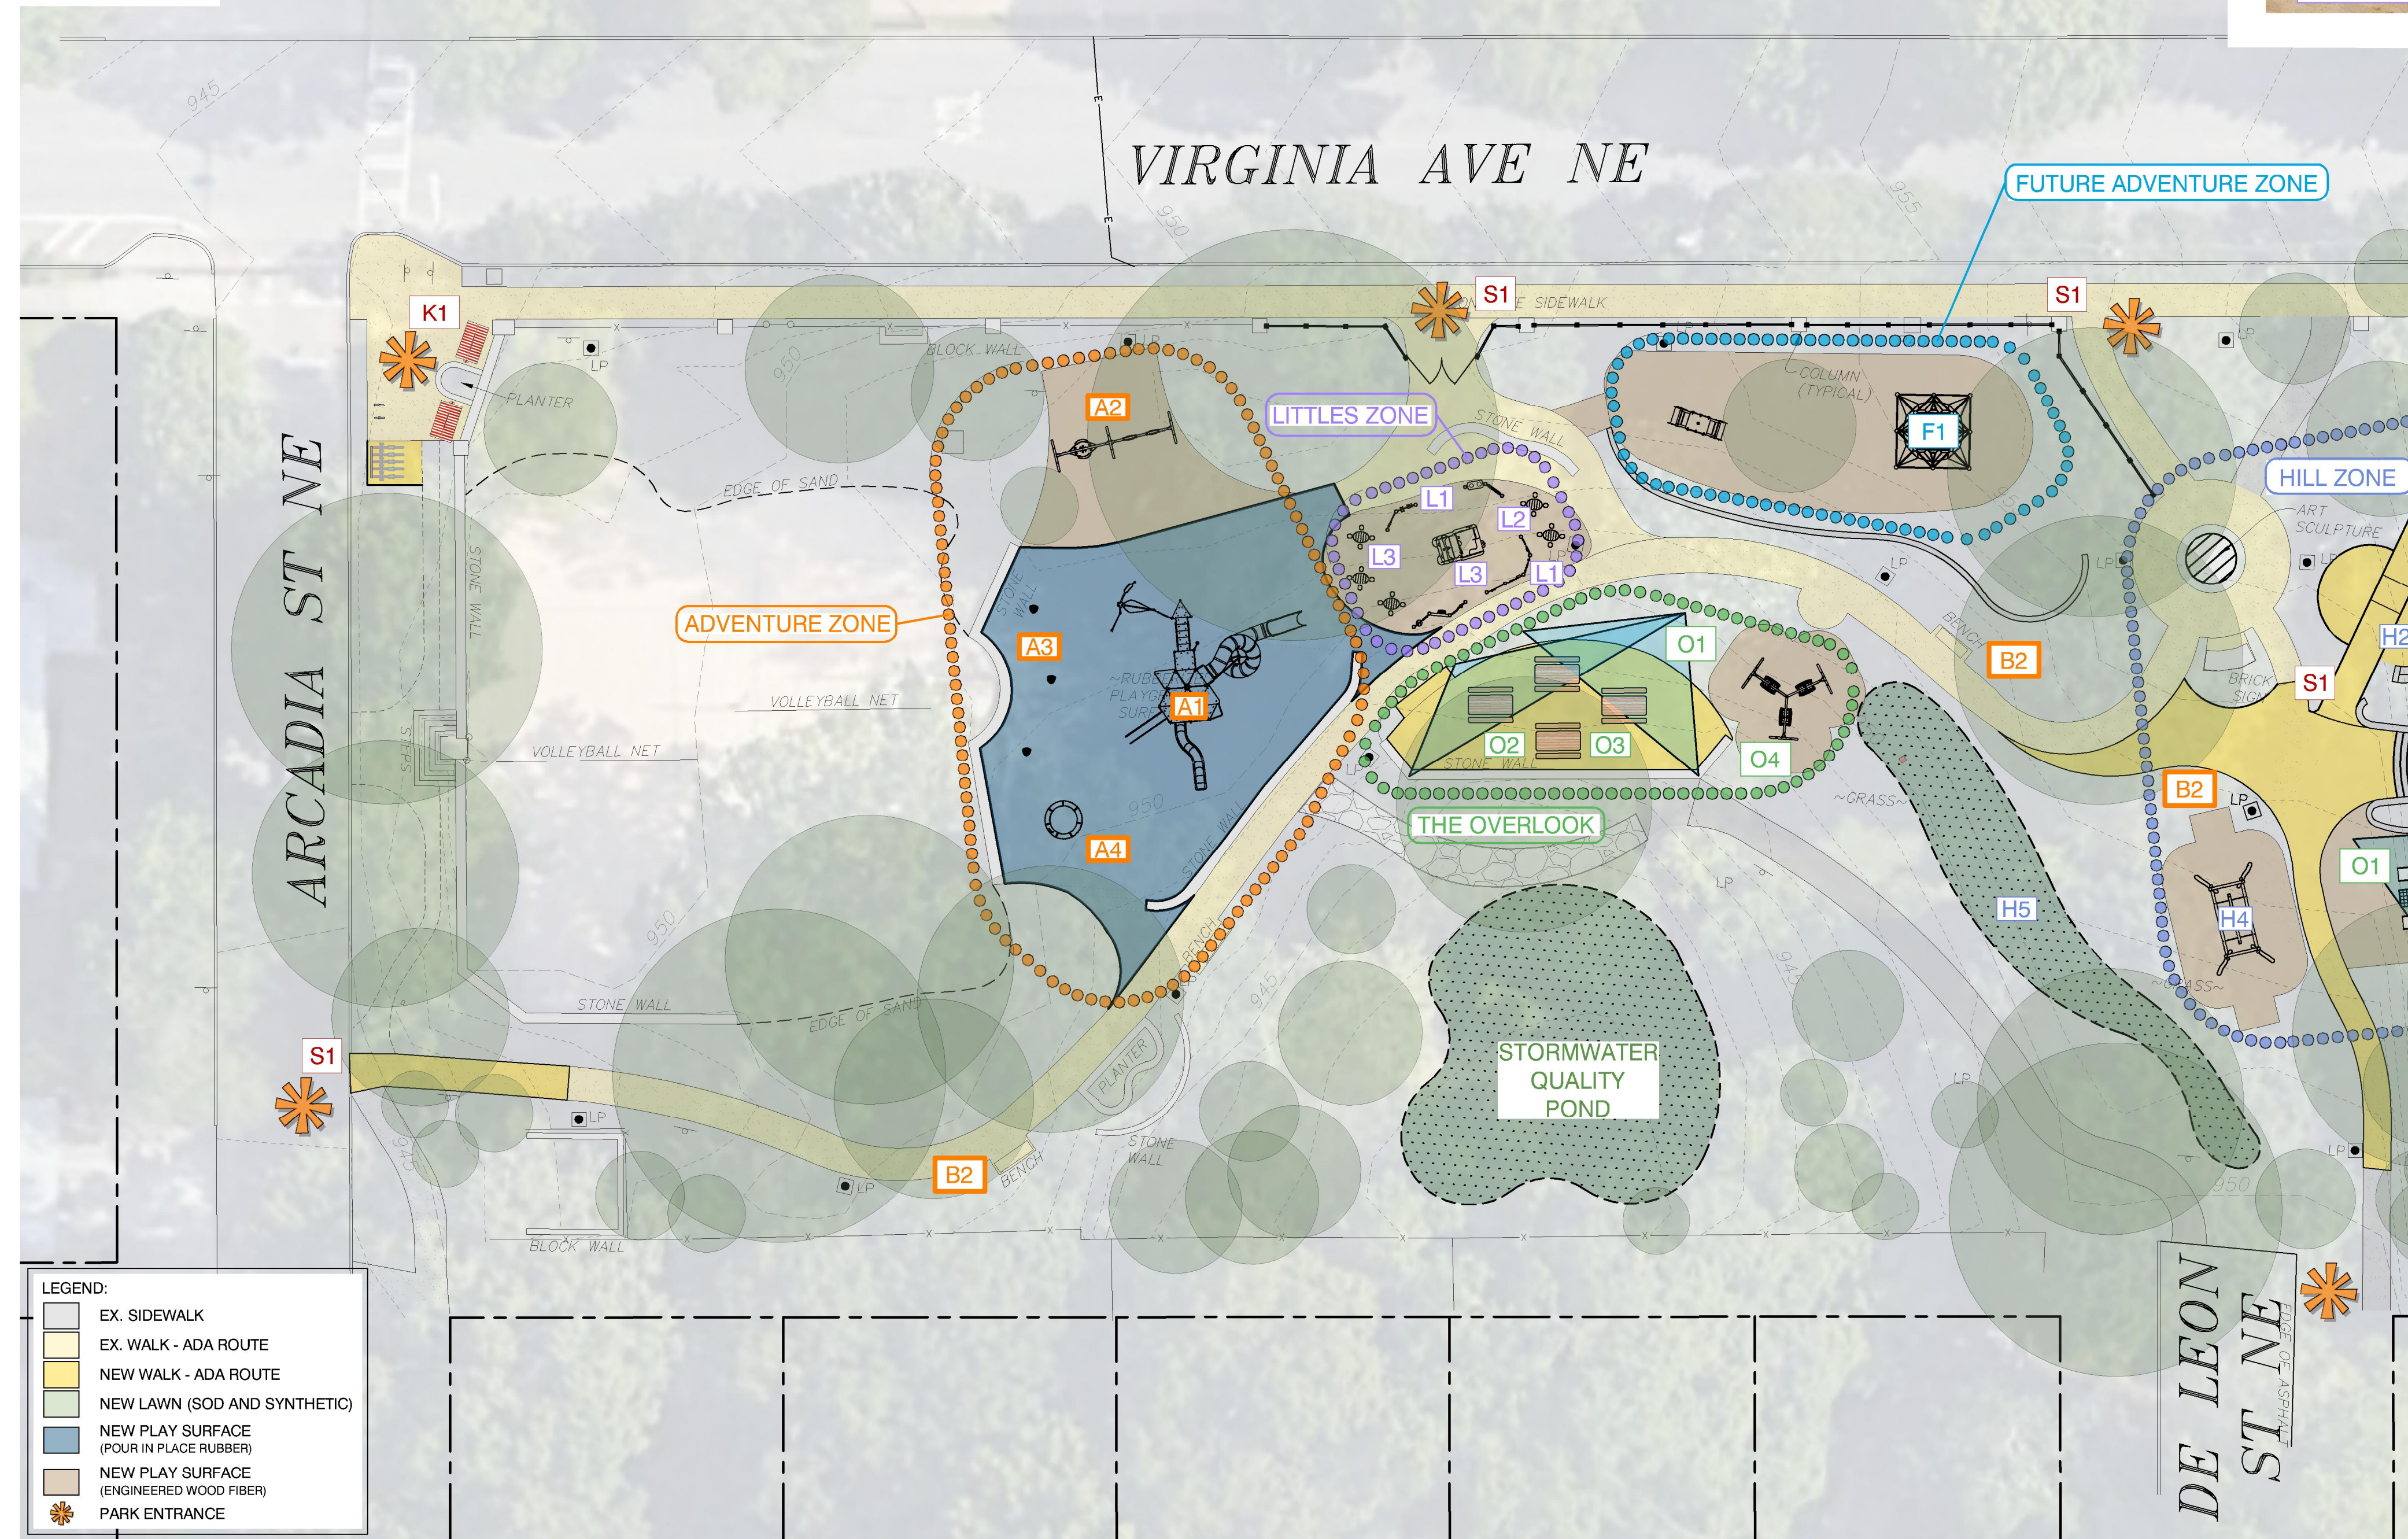

KOMPAN-GIANT TOWER XL

SHADE SAILS - GATHERING AREA

PICNIC TABLES

GAME TABLES

KOMPAN - FUN POINT HANGOUT

NEIGHBORHOOD INFO KIOSK

THE OVERLOOK

KOMPAN-LEARNING PANEL

KOMPAN-LEARNING PANEL

KOMPAN-SHELL SWING

KOMPAN-TODDLER SWING

KOMPAN-SPINNER, SPICA 3

KOMPAN-SUPERNOVA

- LEGEND:
- EX. SIDEWALK
  - EX. WALK - ADA ROUTE
  - NEW WALK - ADA ROUTE
  - NEW LAWN (SOD AND SYNTHETIC)
  - NEW PLAY SURFACE (POUR IN PLACE RUBBER)
  - NEW PLAY SURFACE (ENGINEERED WOOD FIBER)
  - PARK ENTRANCE

JUNE 9, 2023  
 SCALE: 1"=20'

KOMPAN-ROBINIA KIDS' TABLES/SEATS

KOMPAN-FIRE ENGINE

LITTLES ZONE

KOMPAN-COROCORD, MEDIATE

FUTURE ADVENTURE ZONE

ADVENTURE ZONE

JOHN HOWELL MEMORIAL PARK REVISIONING CONCEPT - "WEST"