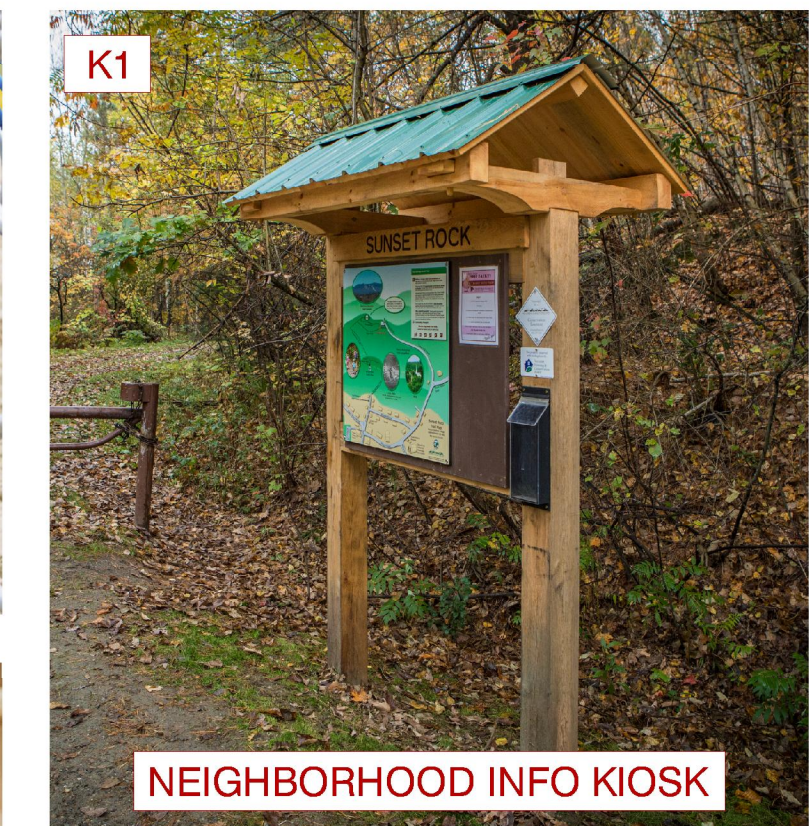

KOMPAN-GIANT TOWER XL

SHADE SAILS - GATHERING AREA

PICNIC TABLES

GAME TABLES

KOMPAN - FUN POINT HANGOUT

NEIGHBORHOOD INFO KIOSK

THE OVERLOOK

KOMPAN-LEARNING PANEL

KOMPAN-LEARNING PANEL

KOMPAN-SHELL SWING

KOMPAN-TODDLER SWING

KOMPAN-SPINNER, SPICA 3

KOMPAN-SUPERNOVA

- LEGEND:
- EX. SIDEWALK
  - EX. WALK - ADA ROUTE
  - NEW WALK - ADA ROUTE
  - NEW LAWN (SOD AND SYNTHETIC)
  - NEW PLAY SURFACE (POUR IN PLACE RUBBER)
  - NEW PLAY SURFACE (ENGINEERED WOOD FIBER)
  - PARK ENTRANCE