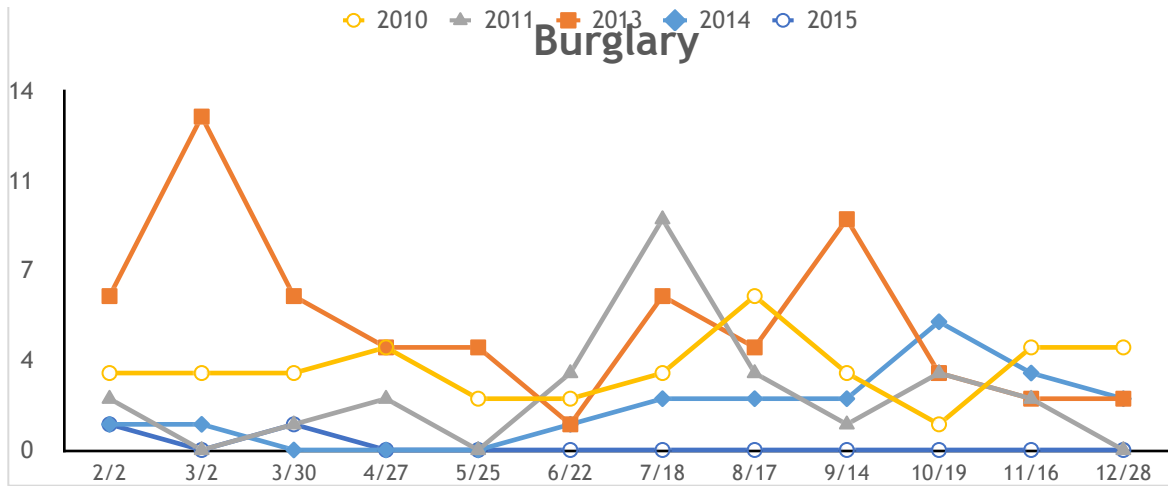

Beat 601 By 28-Day Period

Current As of April 8, 2015

Beat 601 By 28-Day Period

Current As of April 8, 2015

Beat 601 By 28-Day Period

Current As of April 8, 2015

○ 2010 ◆ 2011 ▲ 2013 ■ 2014 ○ 2015

Robbery

Aggravated Assault

Beat 601 By 28-Day Period

Current As of April 8, 2015

2012 data not aggregated nor charted. Last reporting period for 2015 = reports as of 4-8-15.