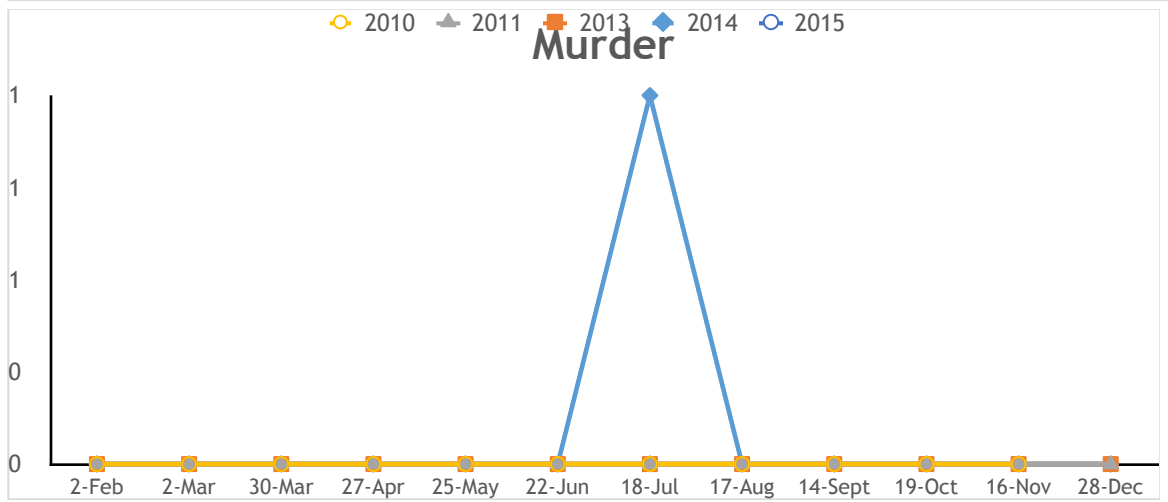

Beat 601 By 28-Day Period

Current As of April 8, 2015

Beat 601 By 28-Day Period

Current As of April 8, 2015

Beat 601 By 28-Day Period

Current As of April 8, 2015

○ 2010 ◆ 2011 ▲ 2013 ■ 2014 ○ 2015

Robbery

Aggravated Assault

Beat 601 By 28-Day Period

Current As of April 8, 2015

2012 data not aggregated nor charted. Last reporting period for 2015 = reports as of 4-8-15.