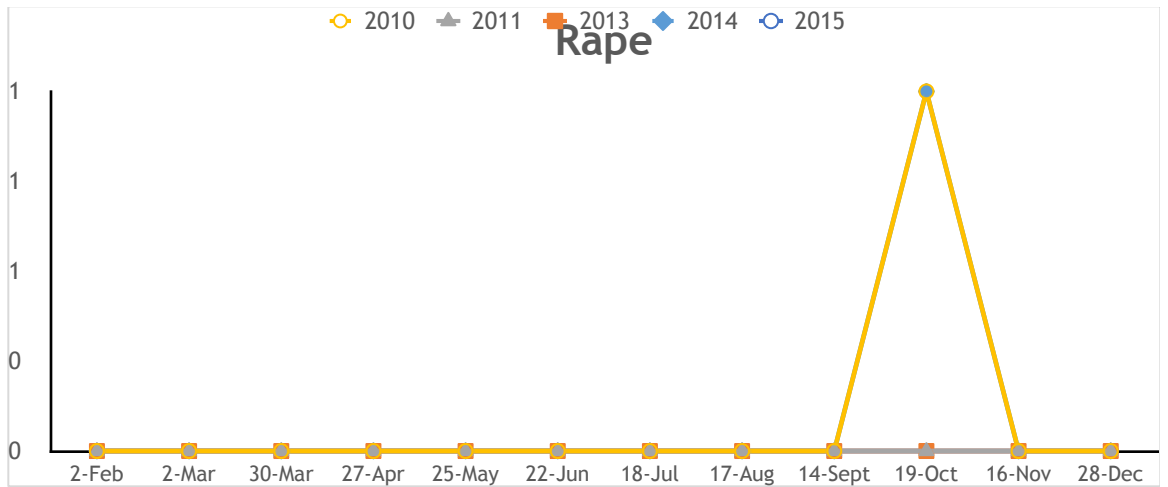

Beat 601 By 28-Day Period

Current As of April 8, 2015

Beat 601 By 28-Day Period

Current As of April 8, 2015

Beat 601 By 28-Day Period

Current As of April 8, 2015

○ 2010 ◆ 2011 ▲ 2013 ■ 2014 ○ 2015

Robbery

Aggravated Assault

Beat 601 By 28-Day Period

Current As of April 8, 2015

2012 data not aggregated nor charted. Last reporting period for 2015 = reports as of 4-8-15.