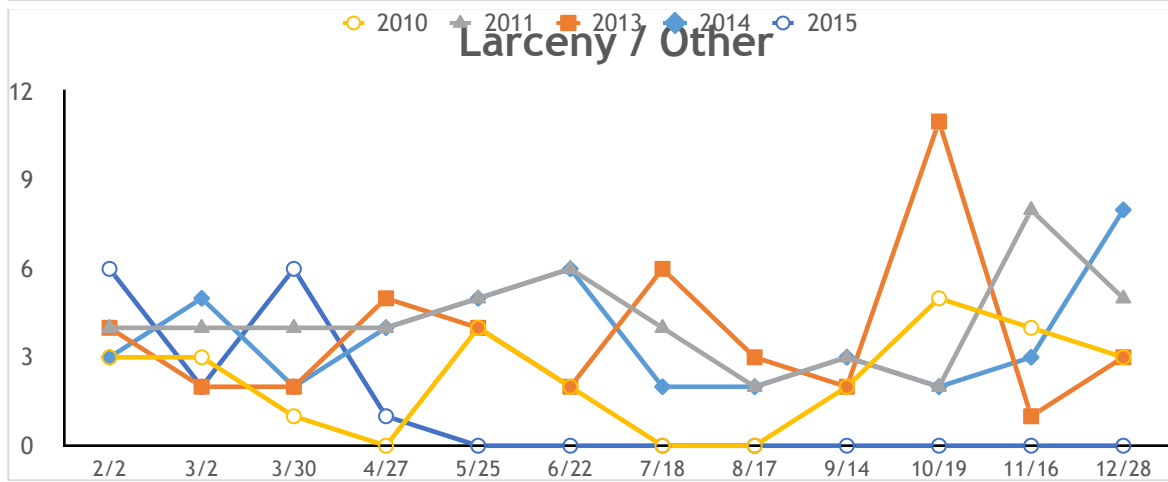

Beat 601 By 28-Day Period

Current As of April 8, 2015

Beat 601 By 28-Day Period

Current As of April 8, 2015

Beat 601 By 28-Day Period

Current As of April 8, 2015

○ 2010 ◆ 2011 ▲ 2013 ■ 2014 ○ 2015

Robbery

Aggravated Assault

Beat 601 By 28-Day Period

Current As of April 8, 2015

2012 data not aggregated nor charted. Last reporting period for 2015 = reports as of 4-8-15.