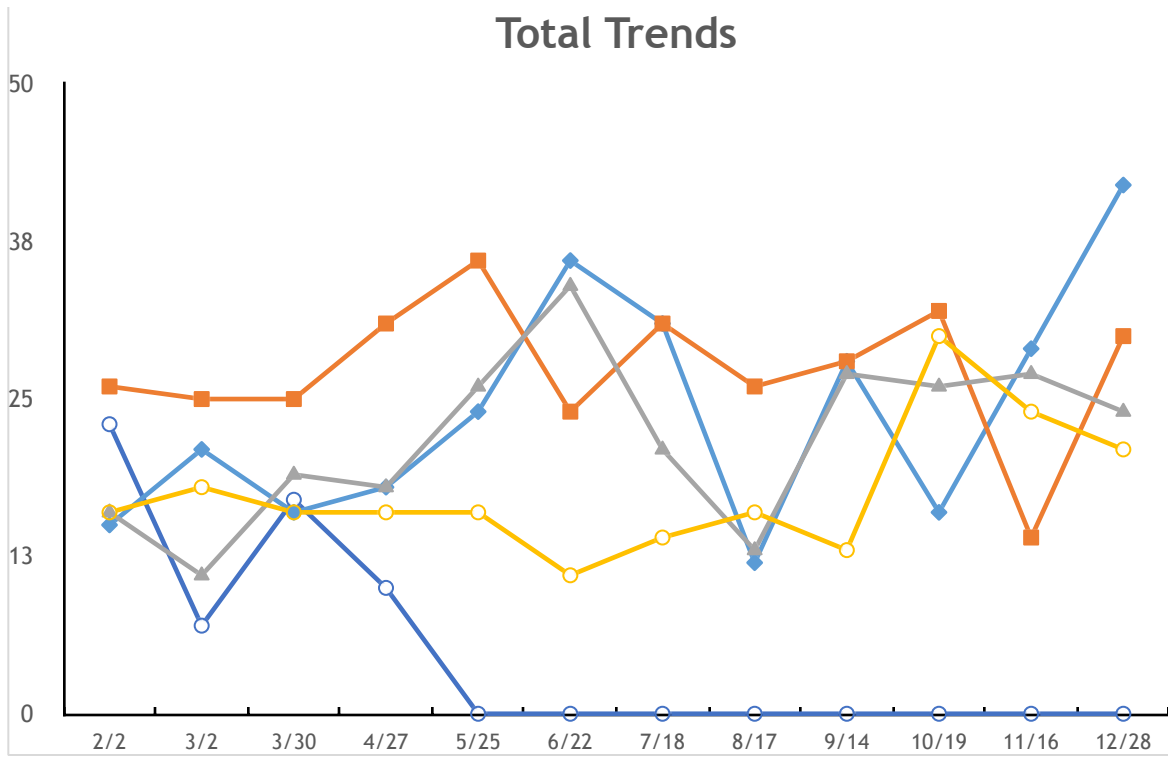

Beat 601 By 28-Day Period

Current As of April 8, 2015

Beat 601 By 28-Day Period

Current As of April 8, 2015

Beat 601 By 28-Day Period

Current As of April 8, 2015

○ 2010 ◆ 2011 ▲ 2013 ■ 2014 ○ 2015

Robbery

Aggravated Assault

Beat 601 By 28-Day Period

Current As of April 8, 2015

2012 data not aggregated nor charted. Last reporting period for 2015 = reports as of 4-8-15.