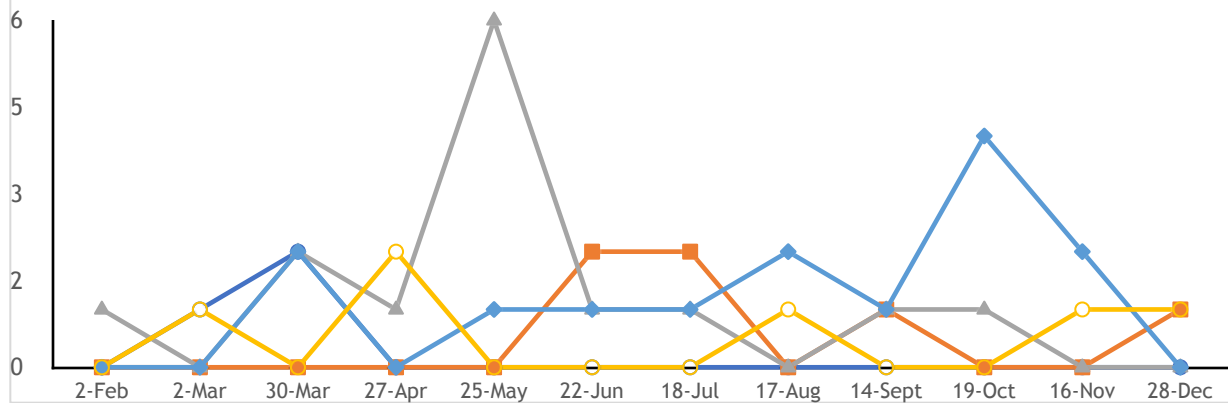

Beat 601 By 28-Day Period

Current As of April 8, 2015

Beat 601 By 28-Day Period

Current As of April 8, 2015

Beat 601 By 28-Day Period

Current As of April 8, 2015

○ 2010 ◆ 2011 ▲ 2013 ■ 2014 ○ 2015

Robbery

Aggravated Assault

Beat 601 By 28-Day Period

Current As of April 8, 2015

2012 data not aggregated nor charted. Last reporting period for 2015 = reports as of 4-8-15.