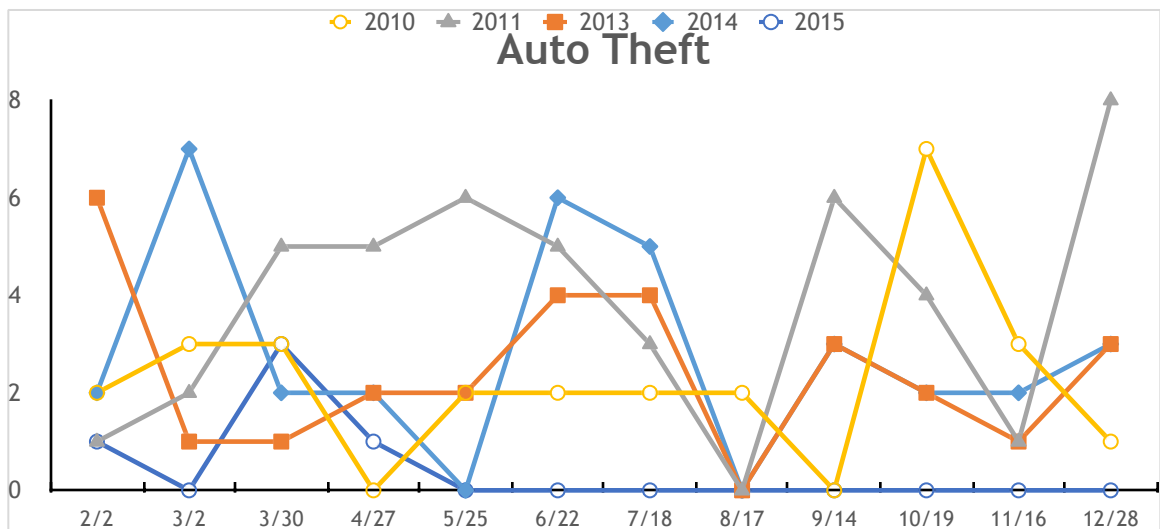

Beat 601 By 28-Day Period

Current As of April 8, 2015

Beat 601 By 28-Day Period

Current As of April 8, 2015

Beat 601 By 28-Day Period

Current As of April 8, 2015

○ 2010 ◆ 2011 ▲ 2013 ■ 2014 ○ 2015

Robbery

Aggravated Assault

Beat 601 By 28-Day Period

Current As of April 8, 2015

2012 data not aggregated nor charted. Last reporting period for 2015 = reports as of 4-8-15.