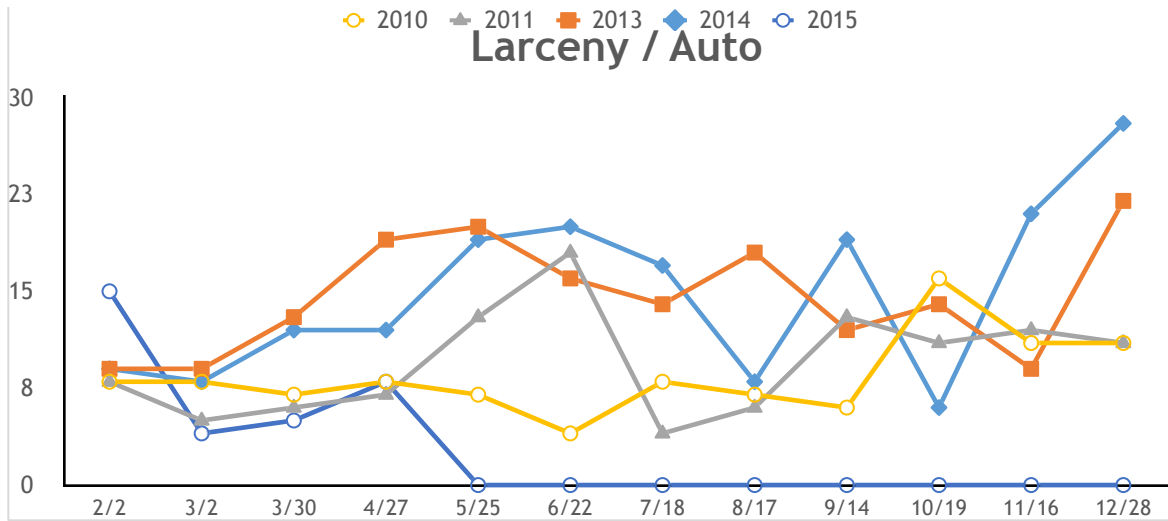

Beat 601 By 28-Day Period

Current As of April 8, 2015

Beat 601 By 28-Day Period

Current As of April 8, 2015

Beat 601 By 28-Day Period

Current As of April 8, 2015

○ 2010 ◆ 2011 ▲ 2013 ■ 2014 ○ 2015

Robbery

Aggravated Assault

Beat 601 By 28-Day Period

Current As of April 8, 2015

2012 data not aggregated nor charted. Last reporting period for 2015 = reports as of 4-8-15.