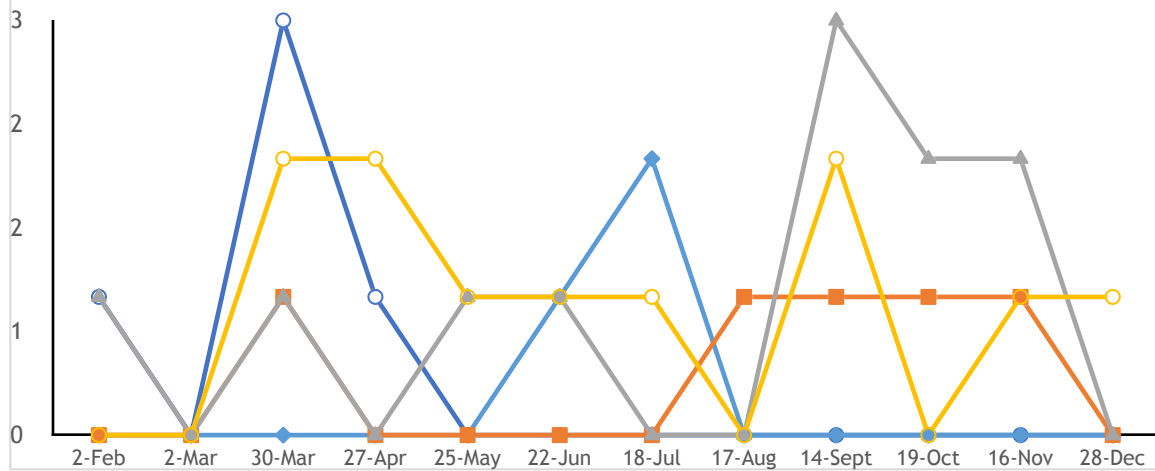

Beat 601 By 28-Day Period

Current As of April 8, 2015

Beat 601 By 28-Day Period

Current As of April 8, 2015

Beat 601 By 28-Day Period

Current As of April 8, 2015

○ 2010 ◆ 2011 ▲ 2013 ■ 2014 ○ 2015

Robbery

Aggravated Assault

Beat 601 By 28-Day Period

Current As of April 8, 2015

2012 data not aggregated nor charted. Last reporting period for 2015 = reports as of 4-8-15.