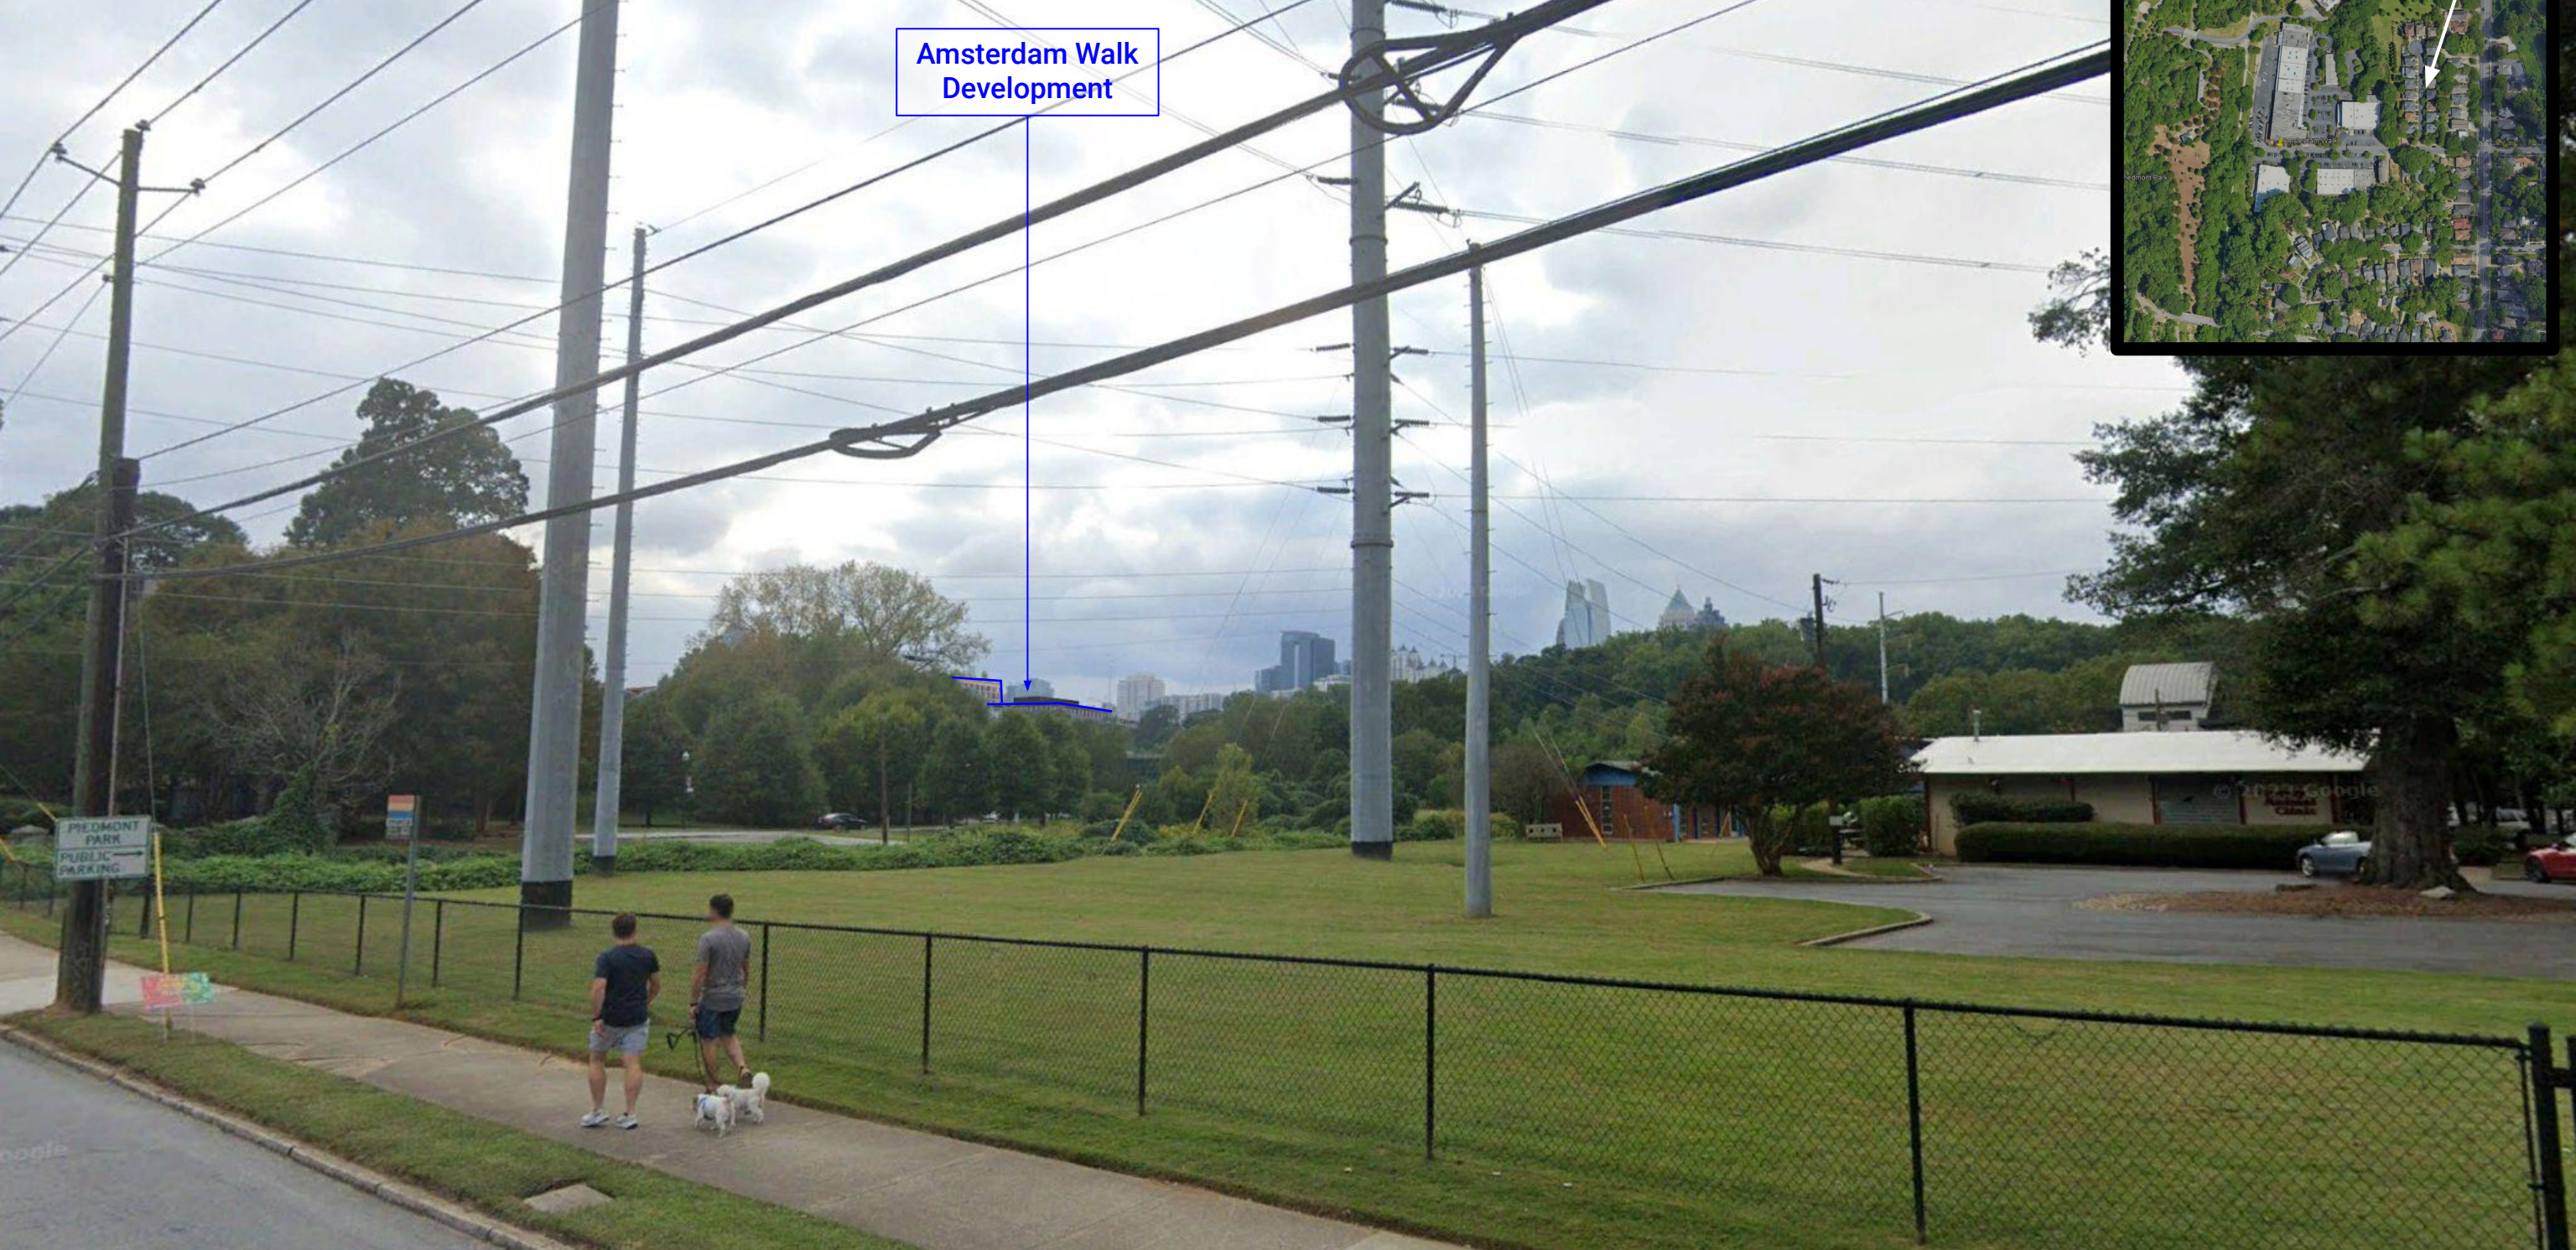

Amsterdam Walk

Master Plan

Revised Google Earth Views

May 2nd, 2023

PORTMAN HOLDINGS

SOM

Kimley»Horn

Monroe Drive (Summer)

1352 Monroe Dr NE

Monroe Drive

1316 Monroe Dr NE

Amsterdam Walk
Development

Monroe Drive (Summer)

1282 Monroe Dr NE

Amsterdam Walk
Development

1288

Monroe Drive (Summer)

1255 Monroe Dr NE

Amsterdam Walk
Development
(not visible)

Monroe Drive (Summer)

Monroe & Amsterdam

Amsterdam Walk
Development

Monroe Drive (Winter)

Monroe & Orme