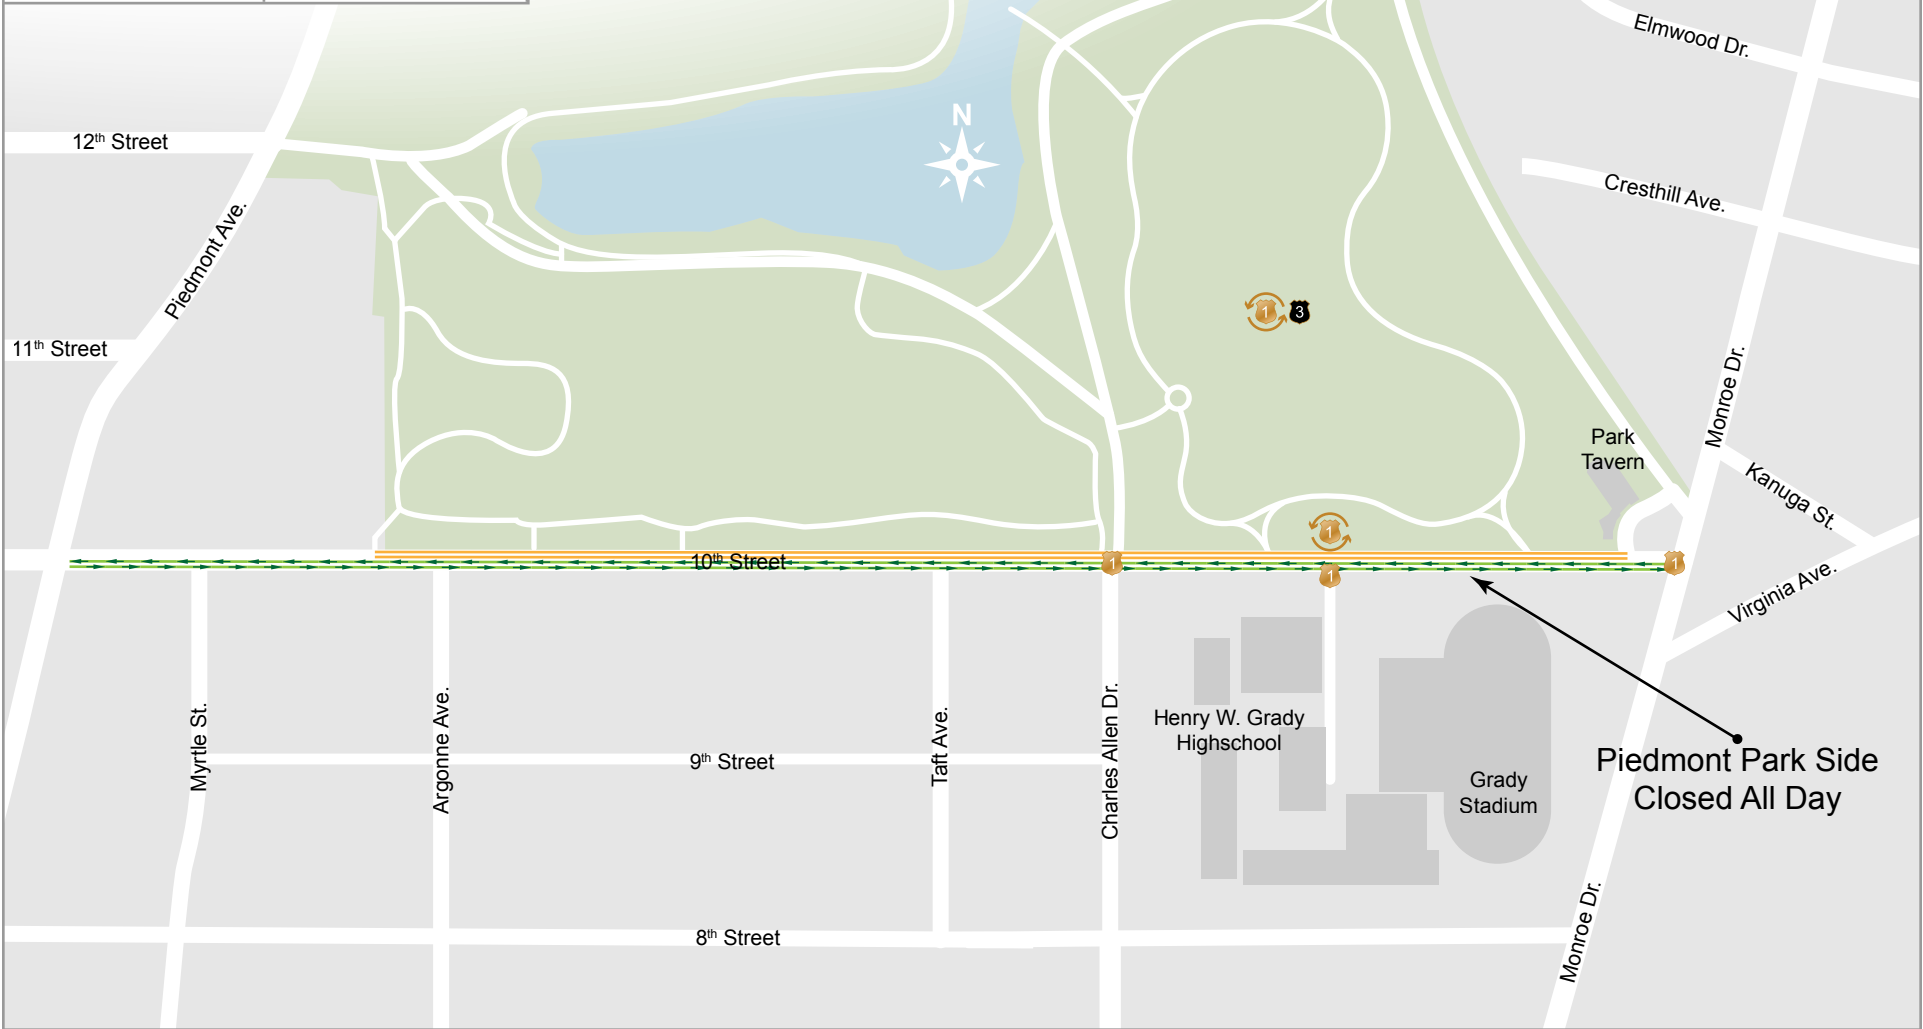

Roads	APD
Road Closed	Fixed
Two Lanes Closed	Roaming
One Lane Closed	Motor
Resident Access Only	Bike
Open to All Traffic	Supervisor
	Nightwatch

Tue, 9/16

2014
Piedmont Park
Atlanta, Ga

Roads	APD
Road Closed	Fixed
Two Lanes Closed	Roaming
One Lane Closed	Motor
Resident Access Only	Bike
Open to All Traffic	Supervisor
	Nightwatch