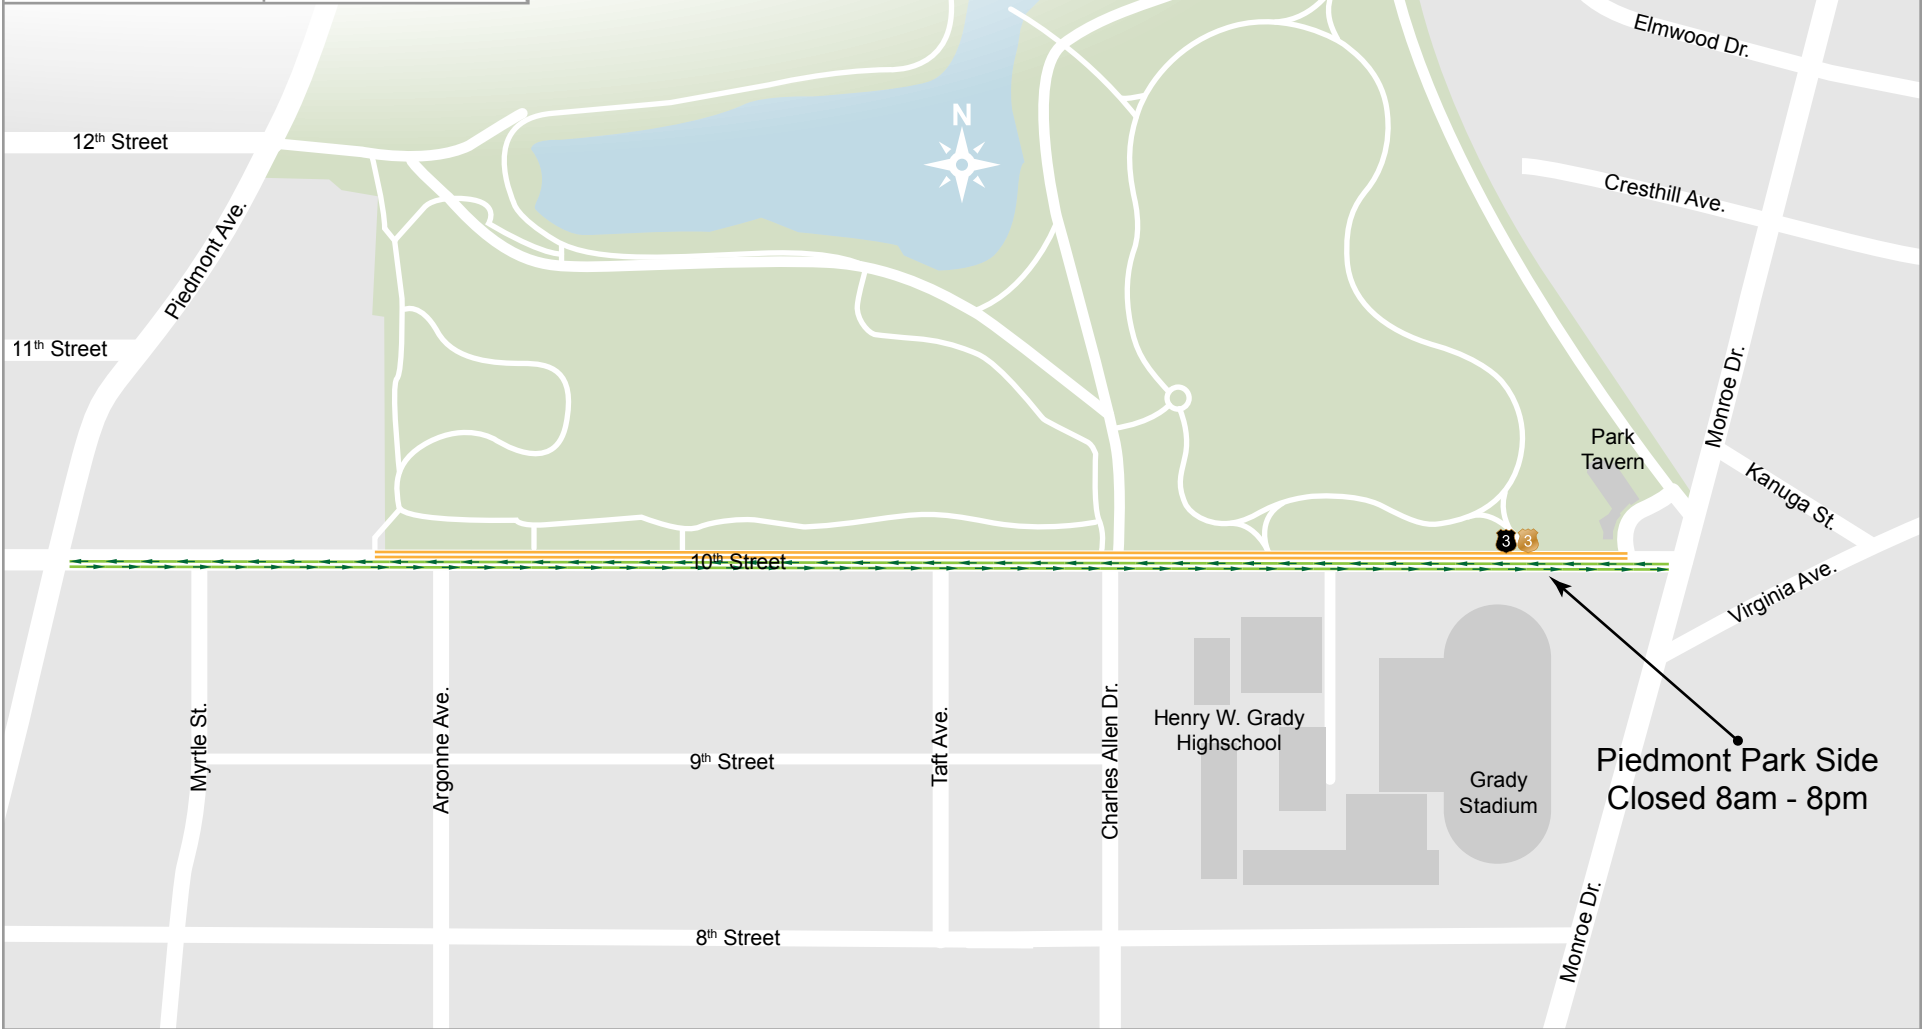

Fri, 9/12

2014
Piedmont Park
Atlanta, Ga

Roads	APD
Road Closed	Fixed
Two Lanes Closed	Roaming
One Lane Closed	Motor
Resident Access Only	Bike
Open to All Traffic	Supervisor
	Nightwatch

Piedmont Park Side
Closed 8am - 8pm