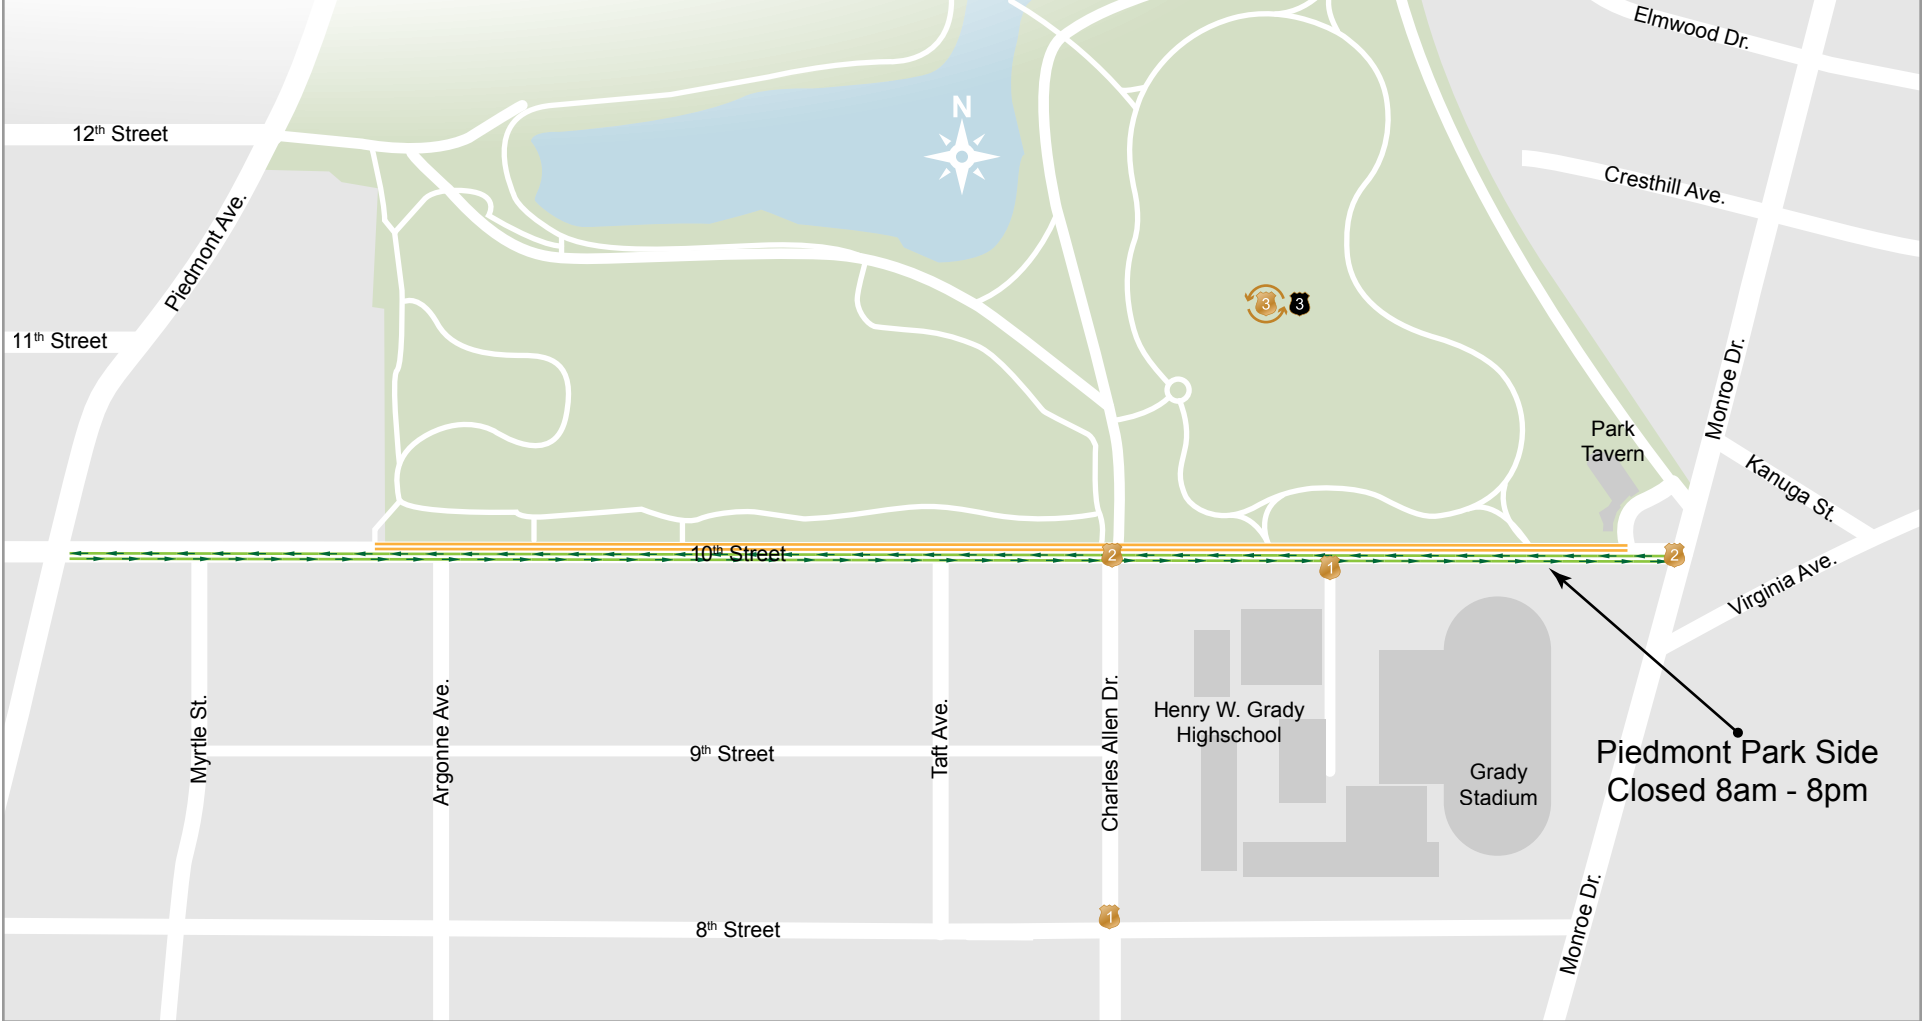

Sun, 9/14

2014 Piedmont Park Atlanta, Ga

Roads	APD
Road Closed	Fixed
Two Lanes Closed	Roaming
One Lane Closed	Motor
Resident Access Only	Bike
Open to All Traffic	Supervisor
	Nightwatch