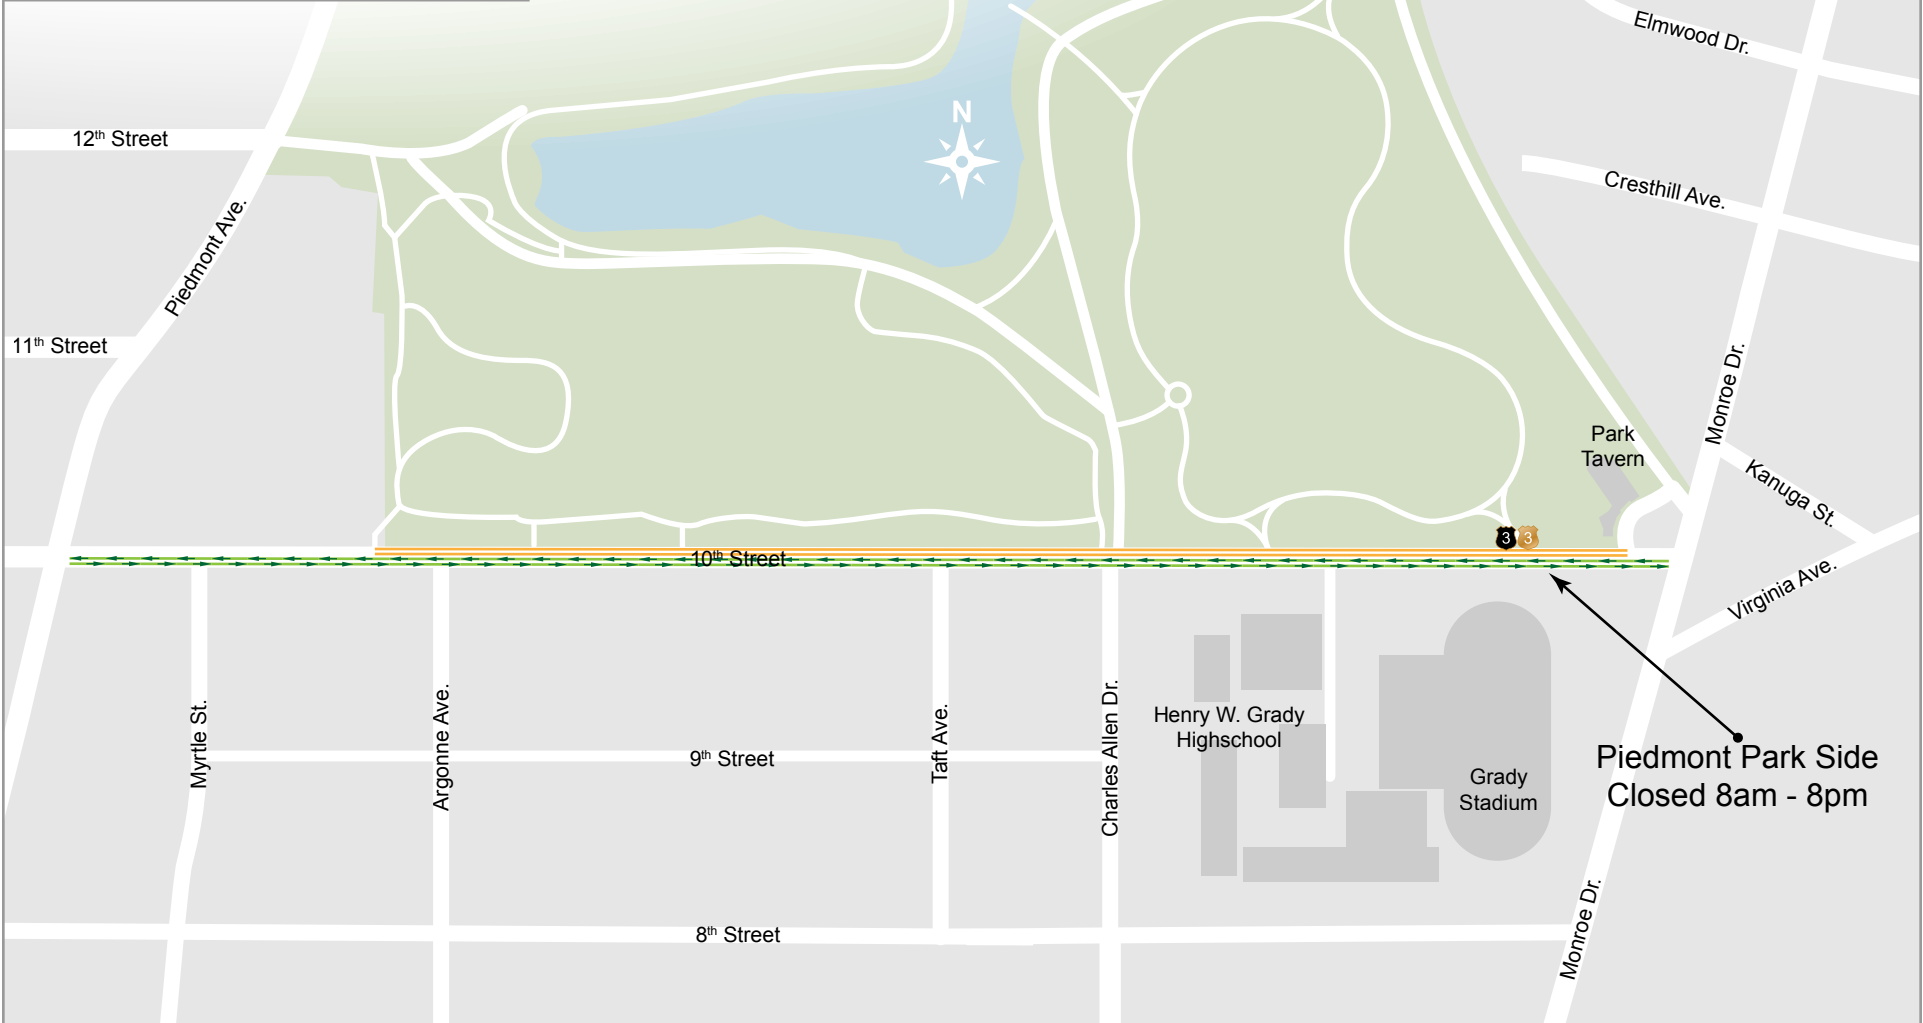

Thu, 9/11

2014
Piedmont Park
Atlanta, Ga

Roads	APD
Road Closed	Fixed
Two Lanes Closed	Roaming
One Lane Closed	Motor
Resident Access Only	Bike
Open to All Traffic	Supervisor
	Nightwatch

Piedmont Park Side Closed 8am - 8pm