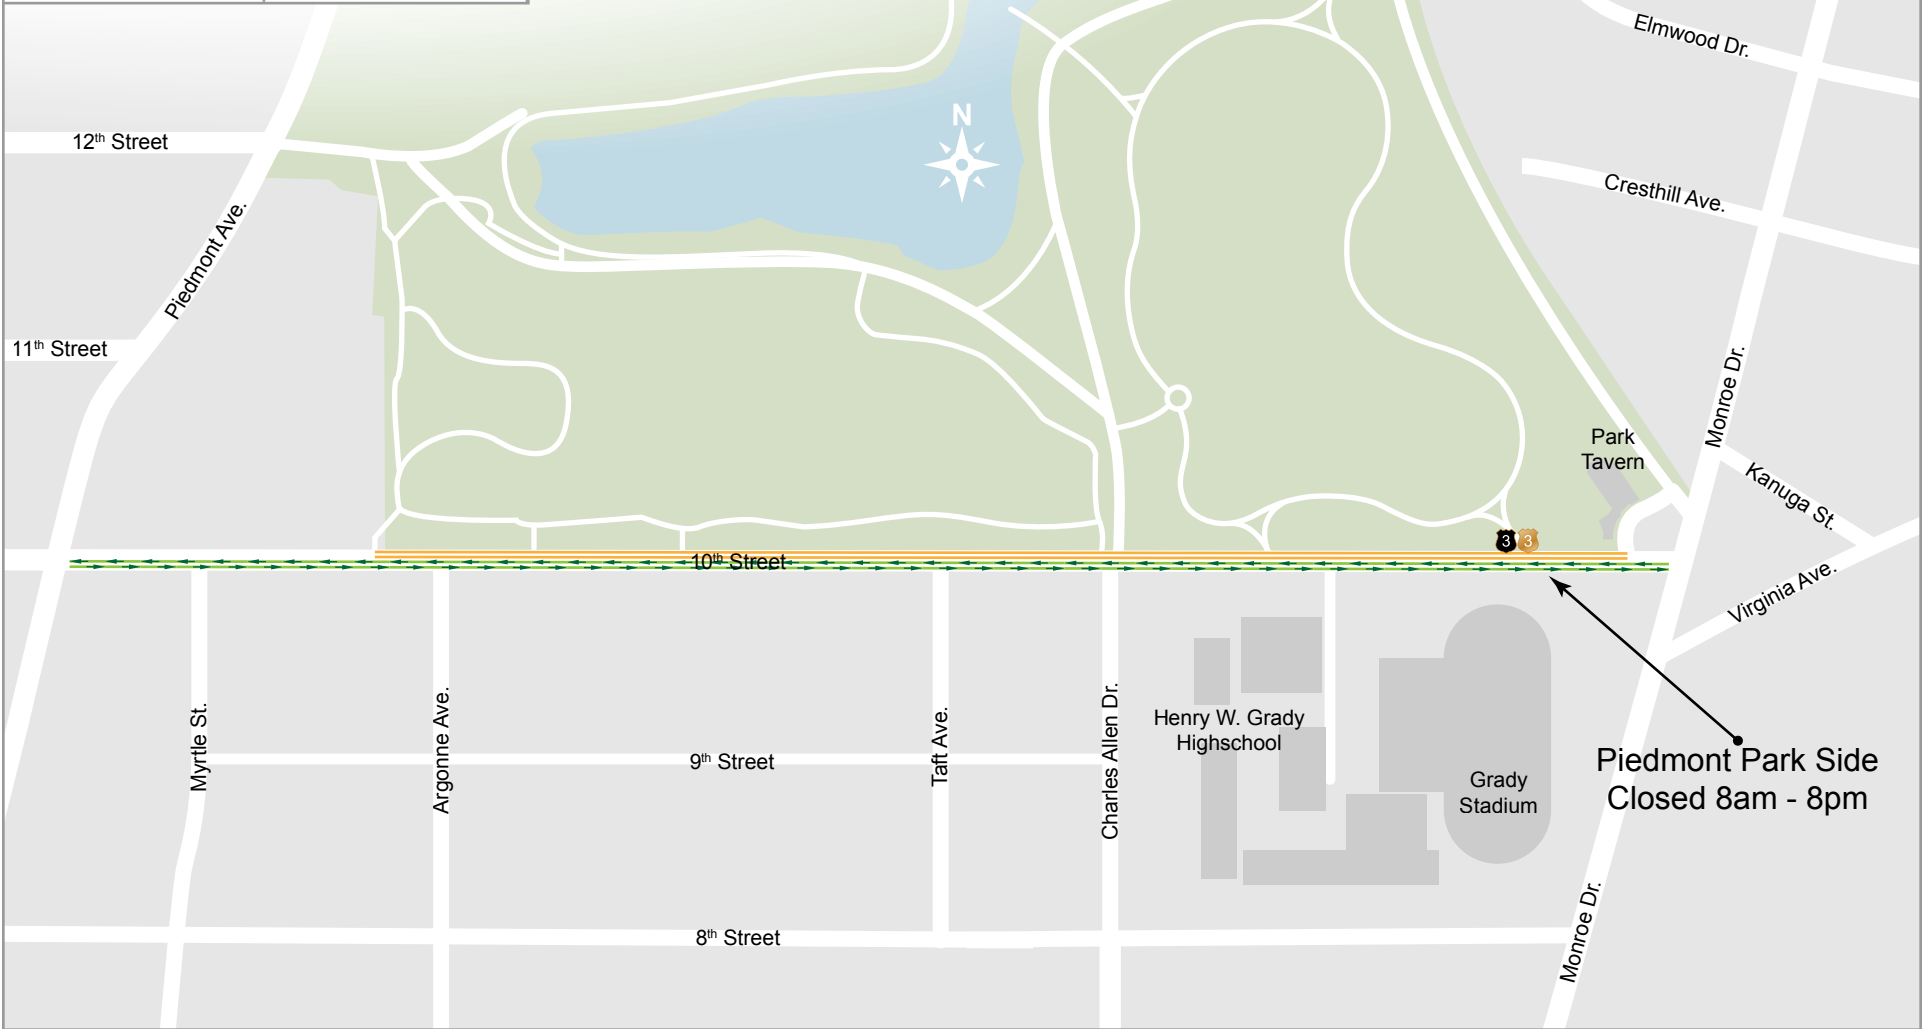

Sat, 9/13

2014
Piedmont Park
Atlanta, Ga

Roads	APD
Road Closed	Fixed
Two Lanes Closed	Roaming
One Lane Closed	Motor
Resident Access Only	Bike
Open to All Traffic	Supervisor
	Nightwatch

Piedmont Park Side
Closed 8am - 8pm