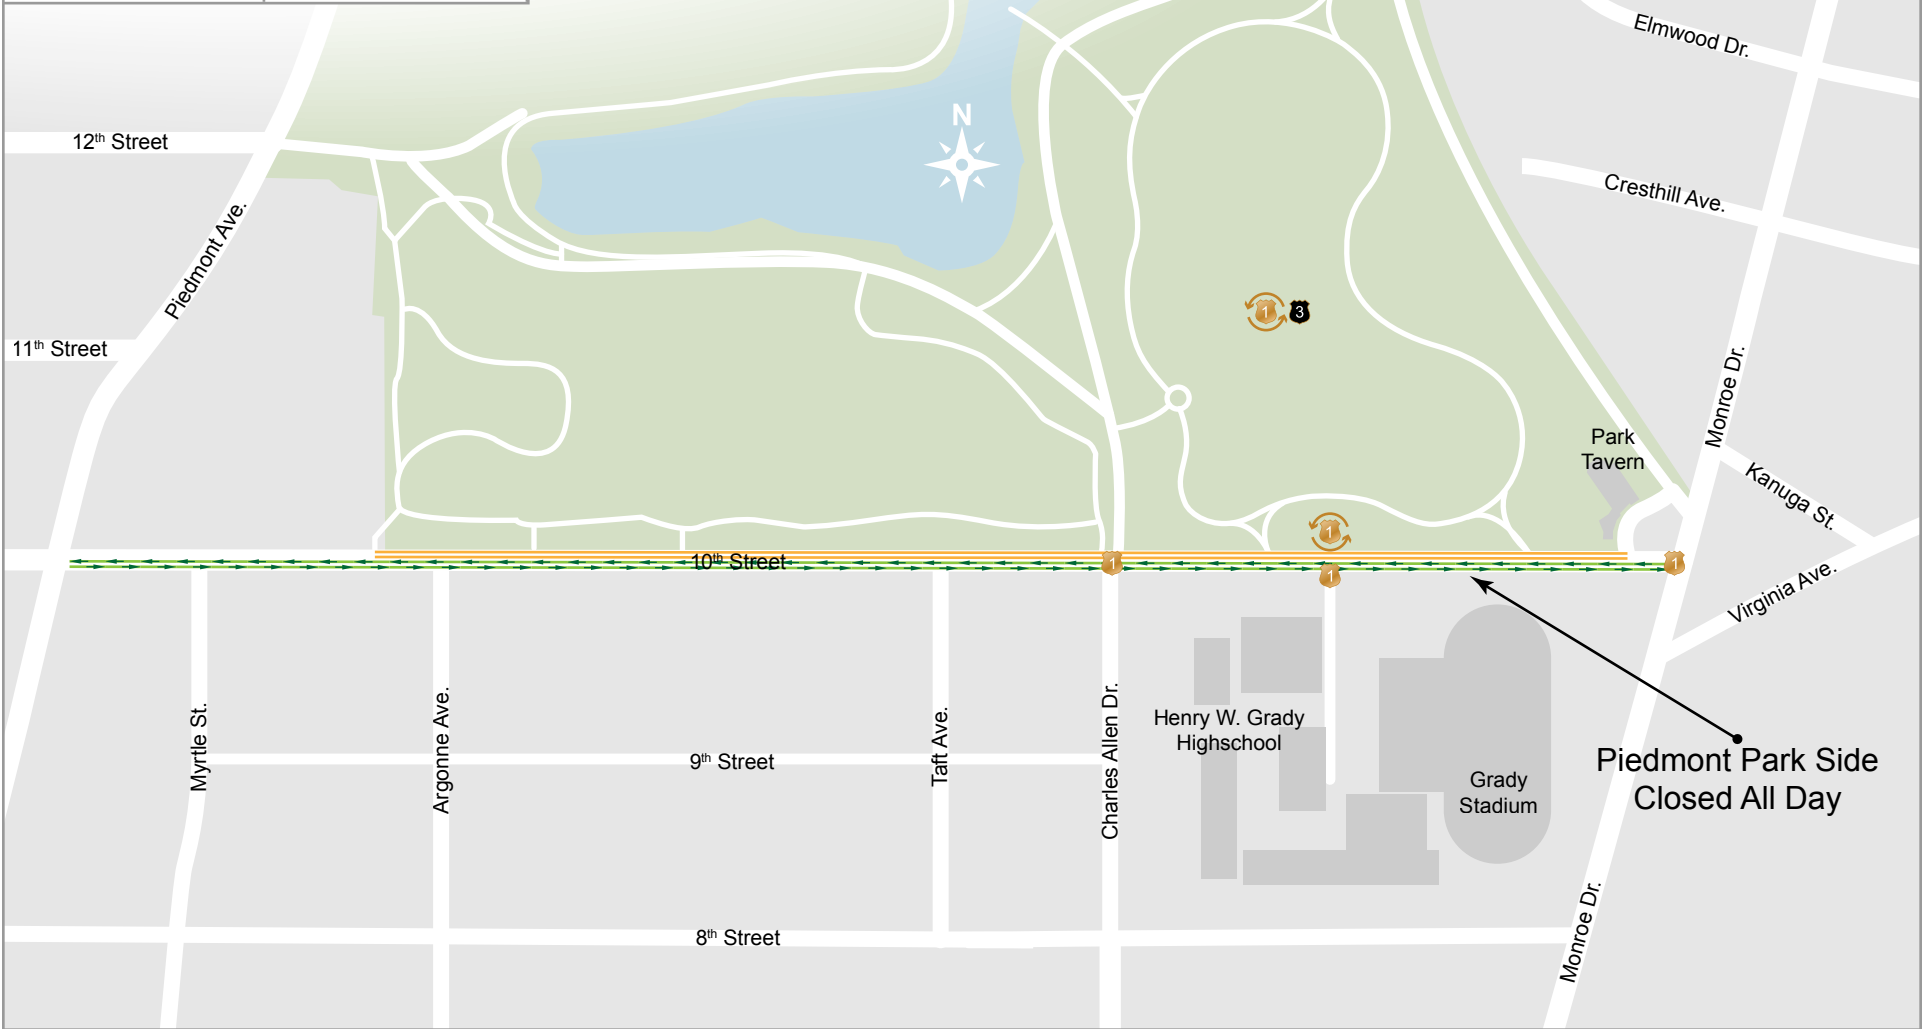

Mon, 9/15

2014
Piedmont Park
Atlanta, Ga

Roads	APD
Road Closed	Fixed
Two Lanes Closed	Roaming
One Lane Closed	Motor
Resident Access Only	Bike
Open to All Traffic	Supervisor
	Nightwatch